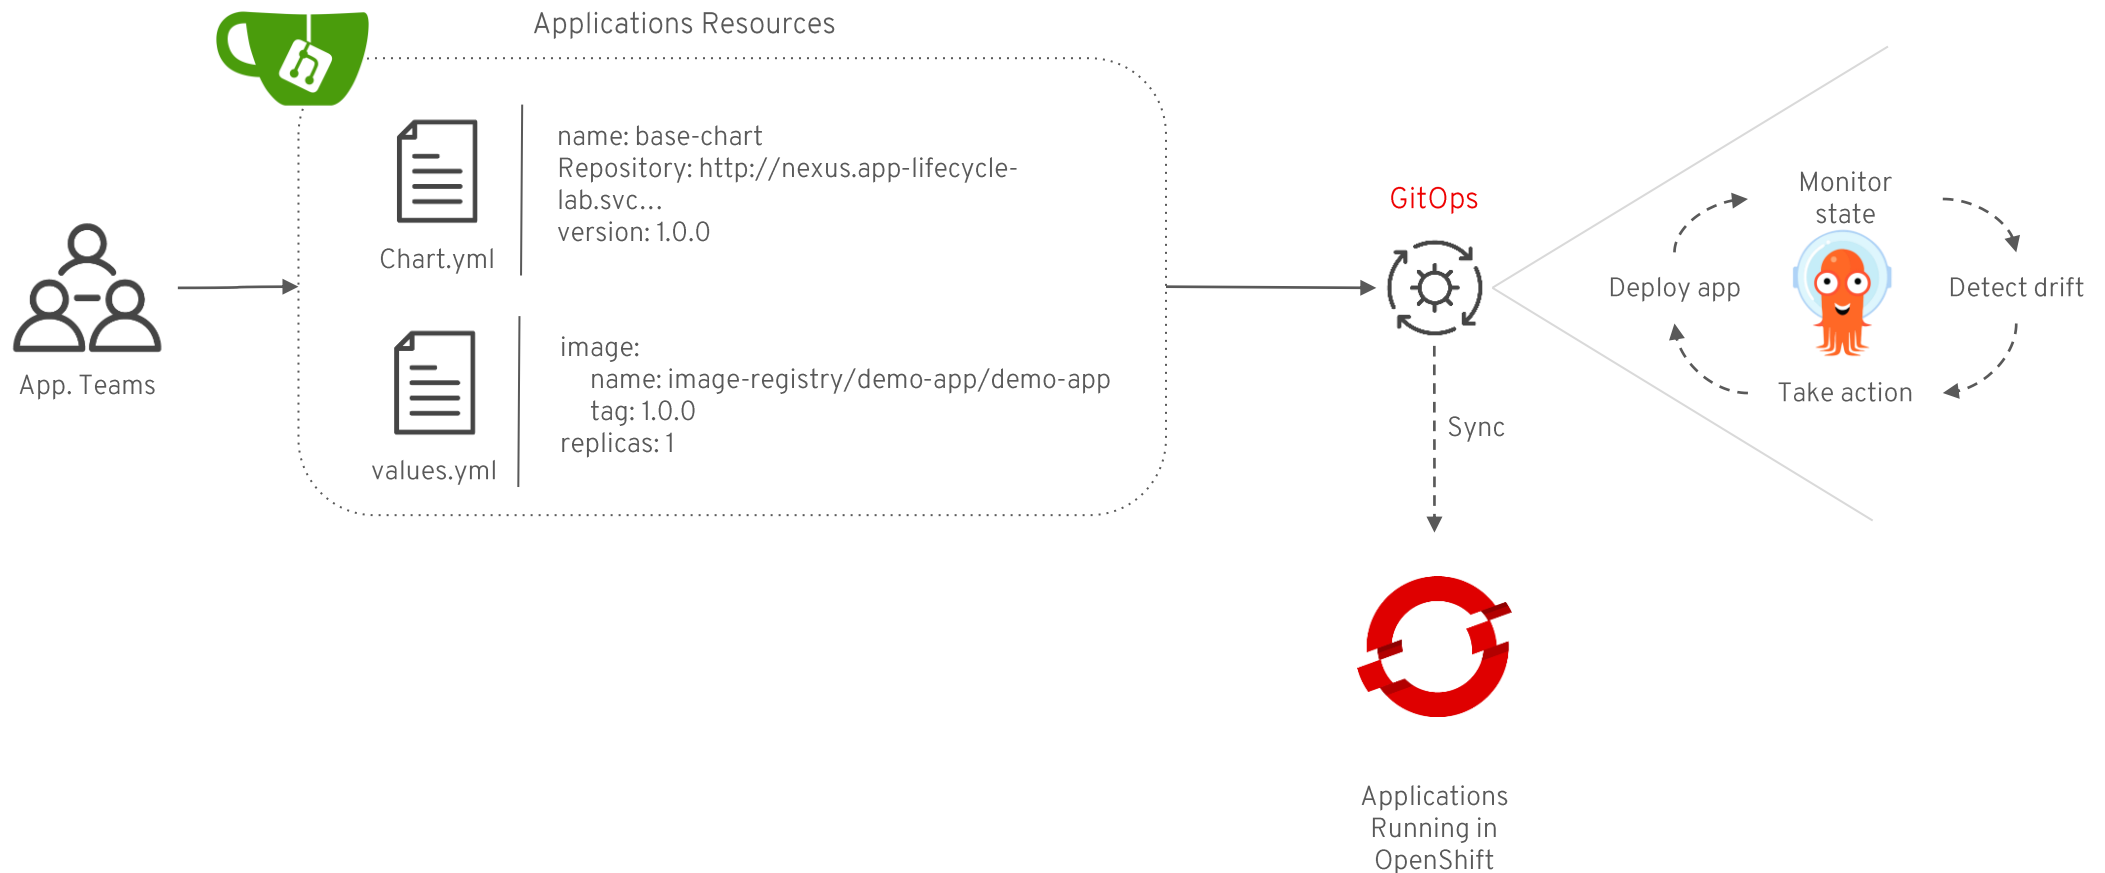

Labels

Automated labels to help housekeeping tasks

Parametrization

Fully and well documented parametrization to allow development teams easily configure their applications deployments

Challenges. Helm Chart Lifecycle

Add Features

Fix Errors

Multiple Applications

Communicate Releases

Fully Automated Process

Red Hat
Ansible Automation
Platform

Demo. Helm Pipeline

Demo. Application Deployment