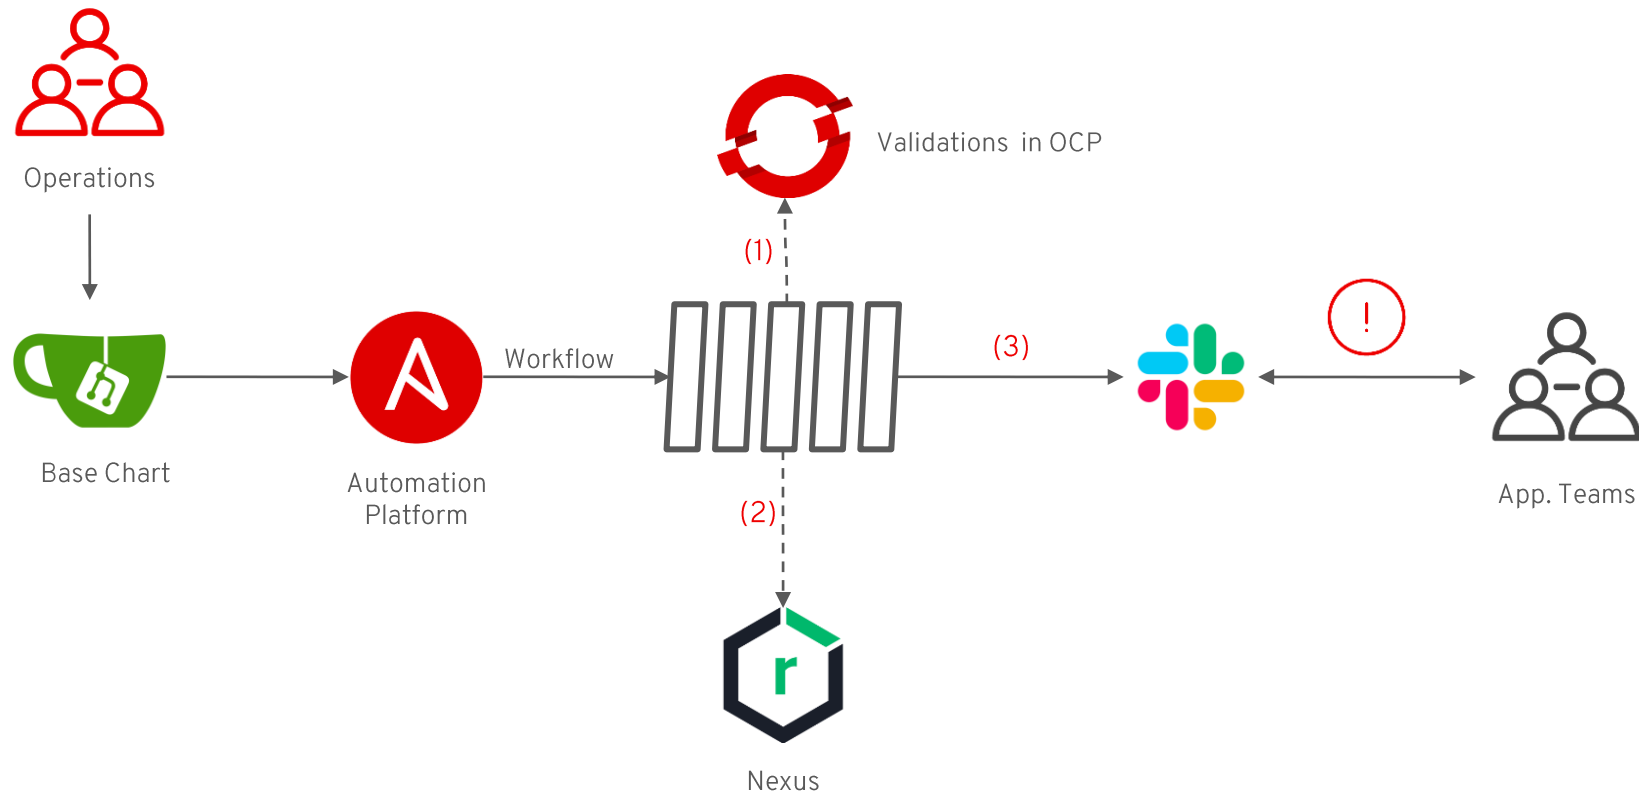

Labels

Automated labels to help housekeeping tasks

Parametrization

Fully and well documented parametrization to allow development teams easily configure their applications deployments

Challenges. Helm Chart Lifecycle

Add Features

Fix Errors

Multiple Applications

Communicate Releases

Fully Automated Process

Red Hat
Ansible Automation
Platform

Demo. Helm Pipeline

Demo. Application Deployment