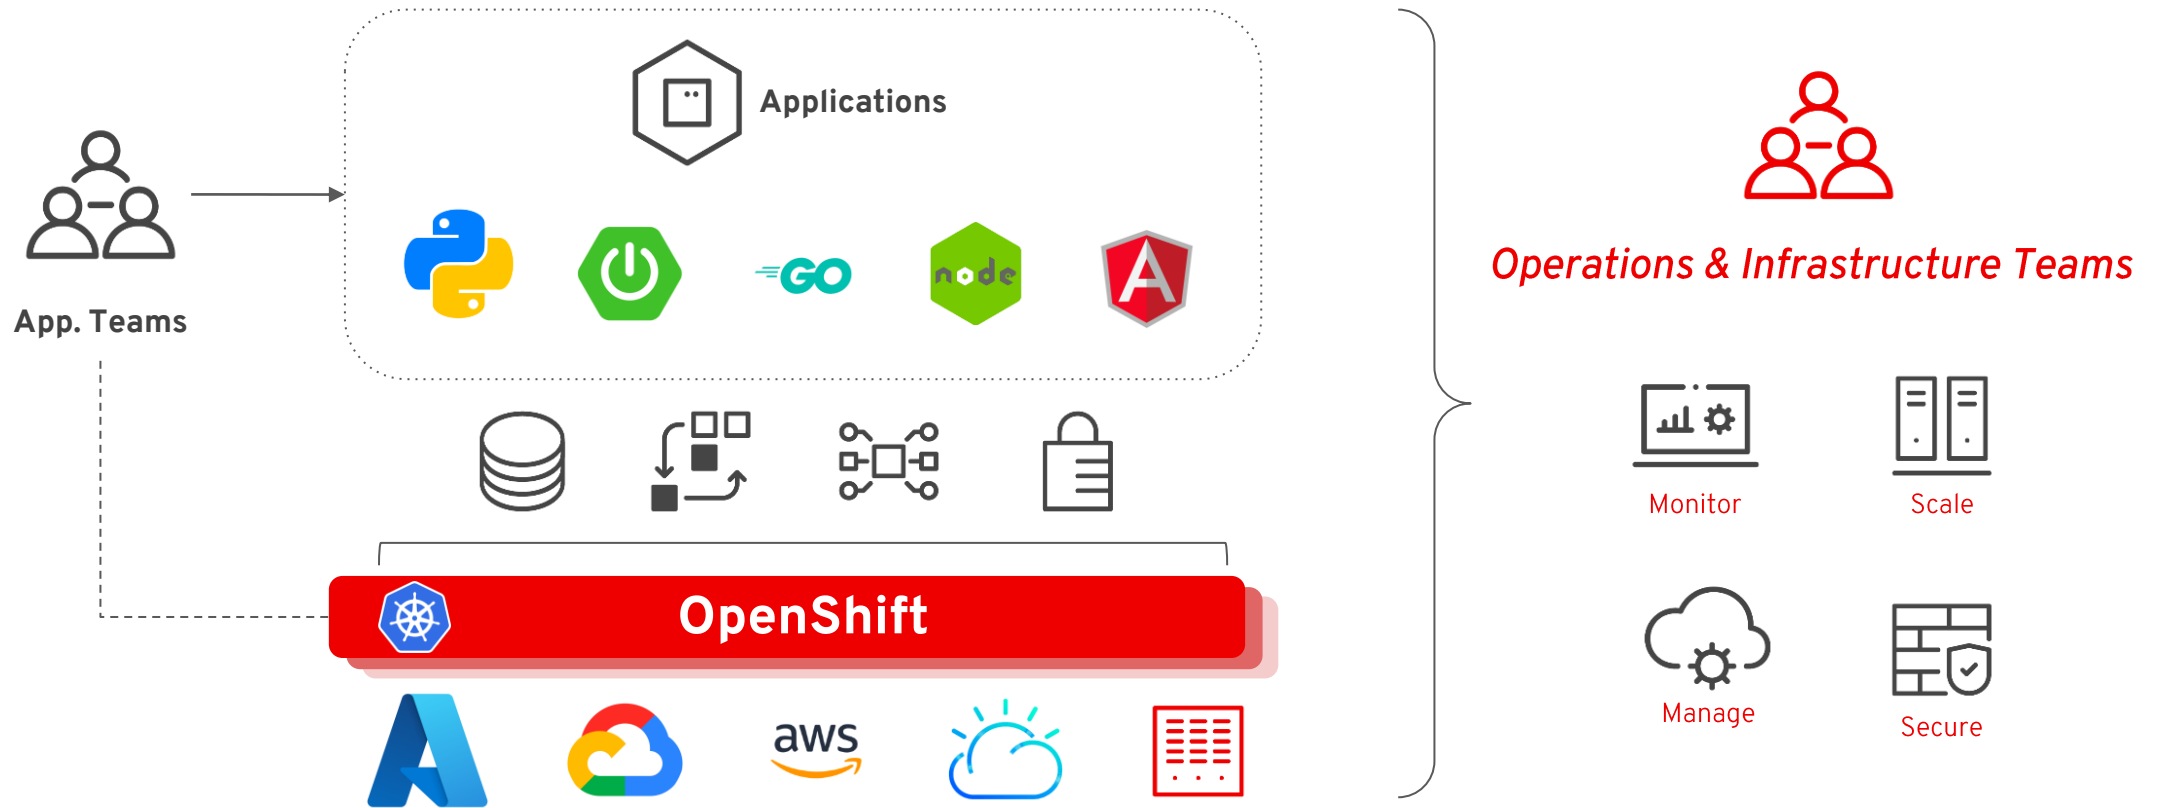

OpenTour

Conectando personas y soluciones
para acelerar tu negocio

Madrid

18 de mayo de 2023

Estandariza y Simplifica tus despliegues cloud-native

César Fernández

Specialist Solution Architect

Rafael Minguillón

Technical Account Manager

Carlos López

Specialist Solution Architect

Problem. Environments Complexity

Solution. Helm

*Chart with
Operations & Infrastructure Teams
Knowledge*

- Applications Kubernetes Resources
- Resource Utilization
- Security and Network Policies
- Cluster Housekeeping
- Multiple Environment Deployment
- Multiple Clouds Services and Resources

Labels

Automated labels to help housekeeping tasks

Parametrization

Fully and well documented parametrization to allow development teams easily configure their applications deployments

Challenges. Helm Chart Lifecycle

Add Features

Fix Errors

Multiple Applications

Communicate Releases

Fully Automated Process

Red Hat
Ansible Automation
Platform

Demo. Helm Pipeline

Demo. Application Deployment